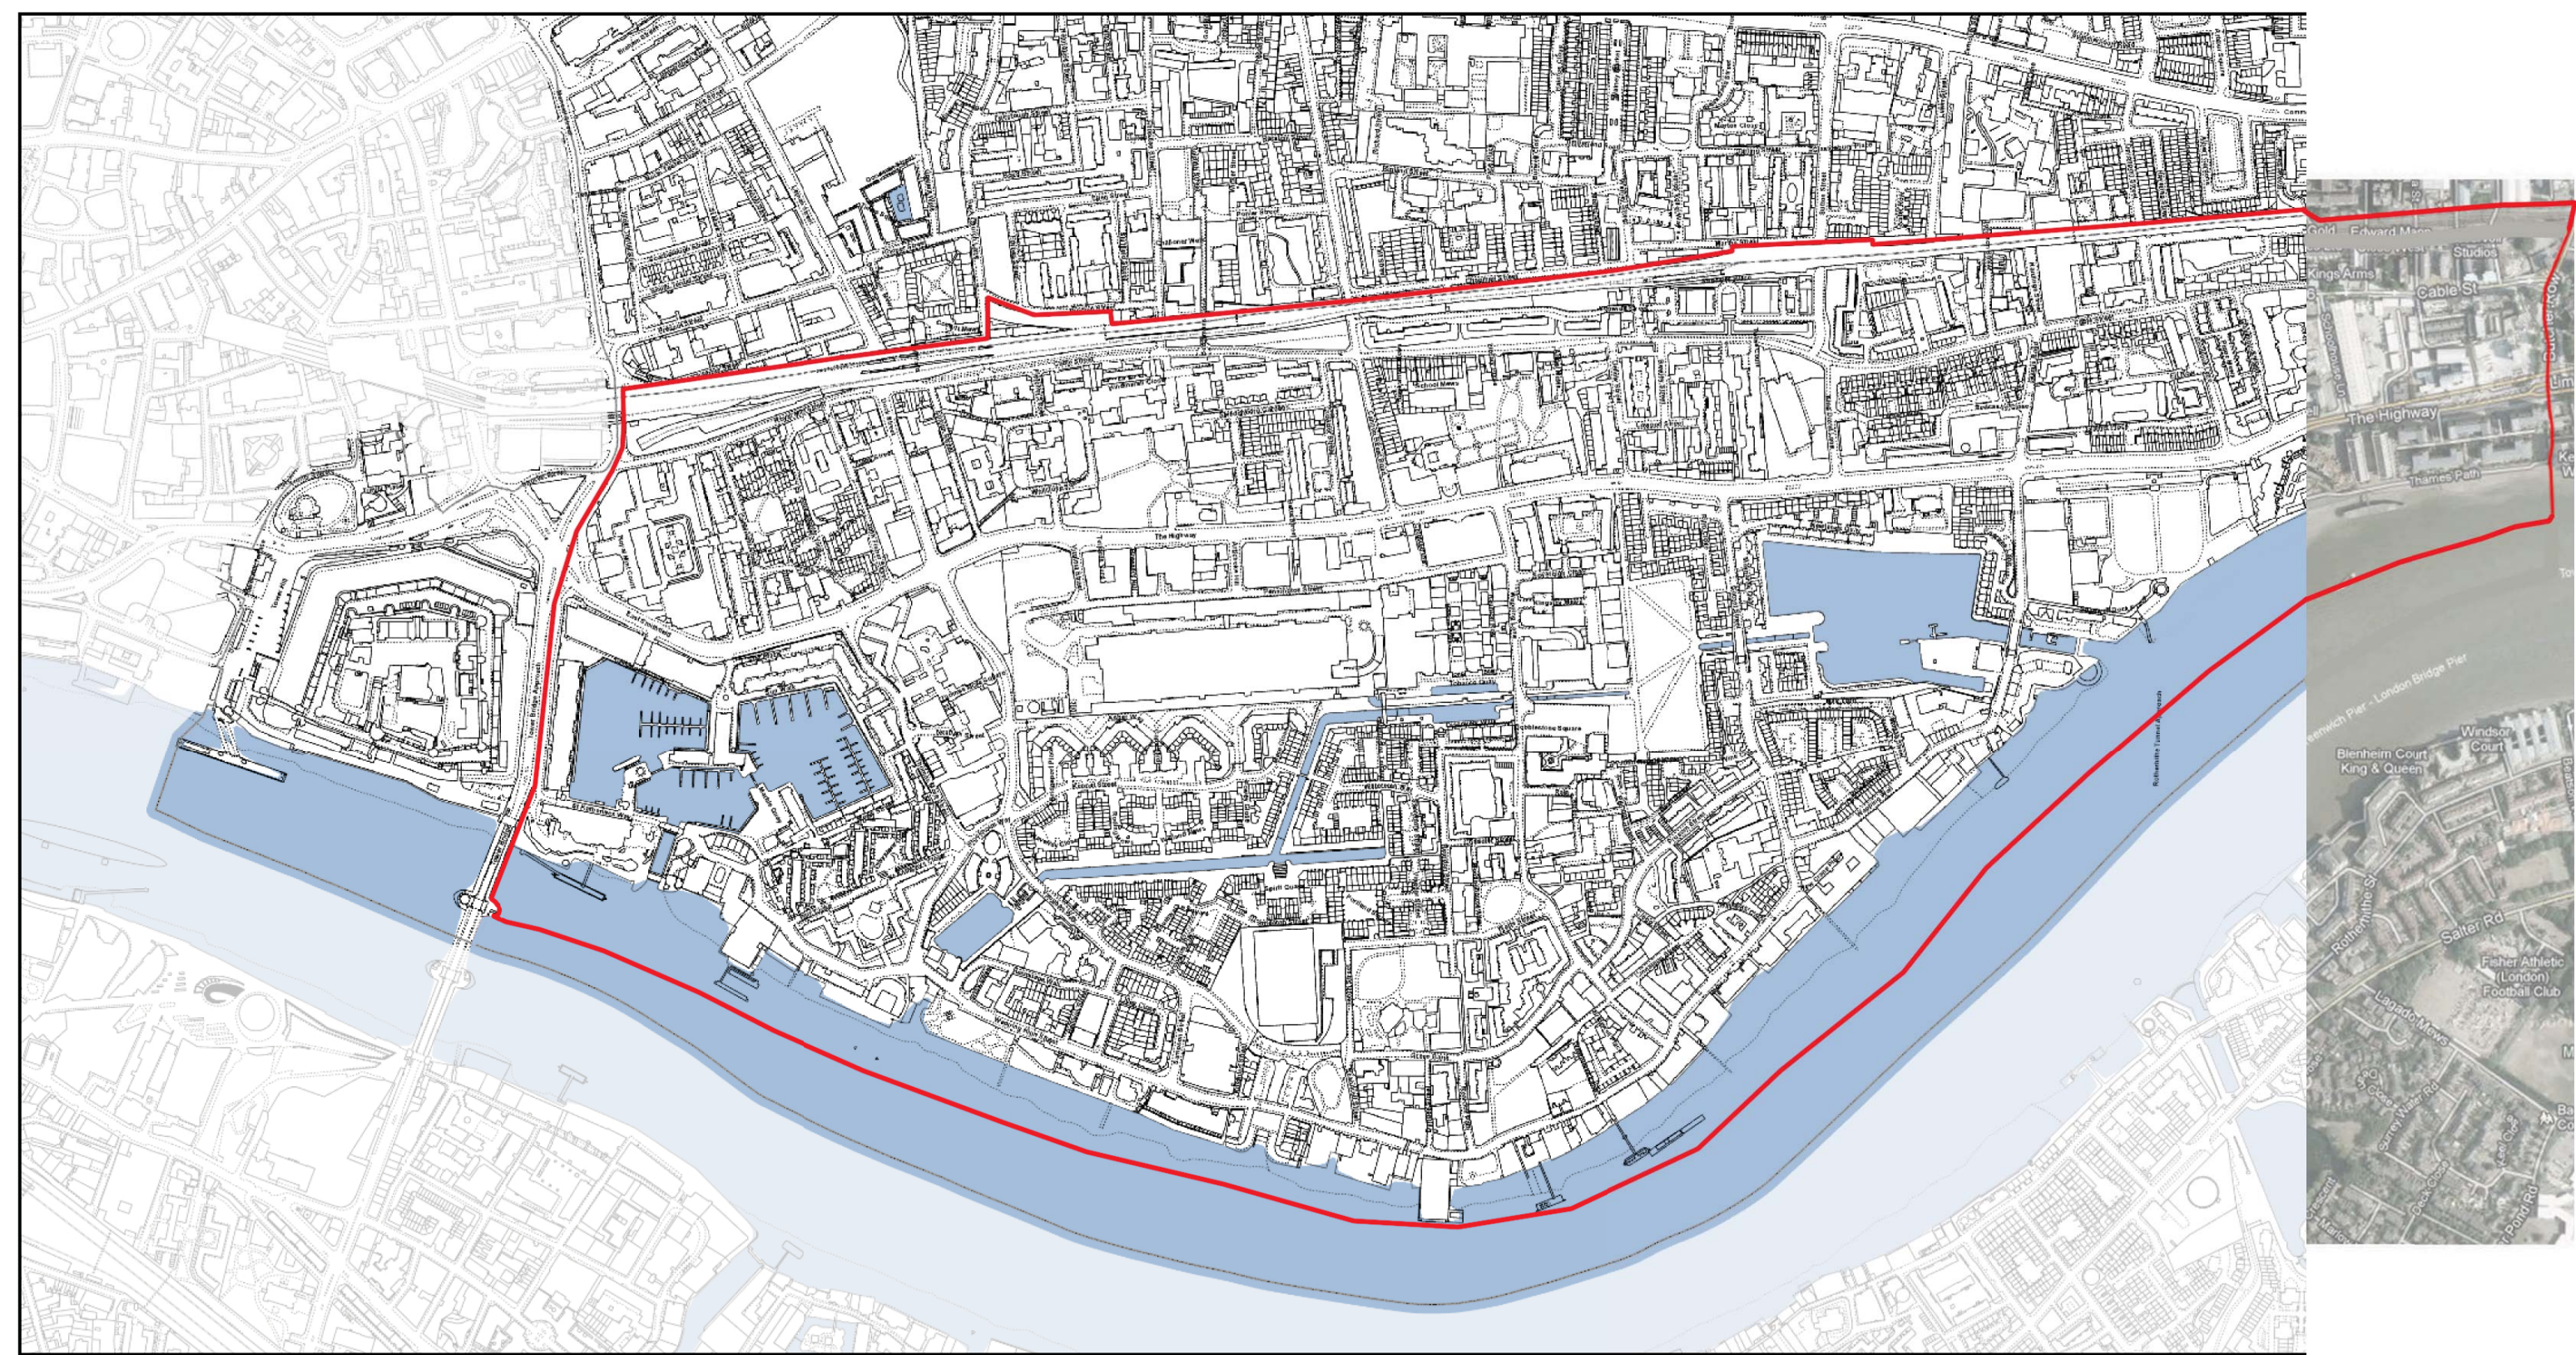

LB Hackney

LB Tower Hamlets

LB Hackney

LB Tower Hamlets

**Proposed East Shoreditch Neighbourhood Plan Boundary**

- Proposed Boundary
- Borough Boundary

Please note that comments are sought for including the area within both the red and blue lines

N

Scale 1:6620

60 0 60 120 180

Metres

**TOWER HAMLETS**

Produced by London Borough of Tower Hamlets on 29/07/2013. © Crown copyright and database rights 2012 Ordnance Survey, London Borough of Tower Hamlets 100019288.

 denotes the boundary of the Wapping and surrounding area Neighbourhood Planning Forum Area

N

Scale 1:9930